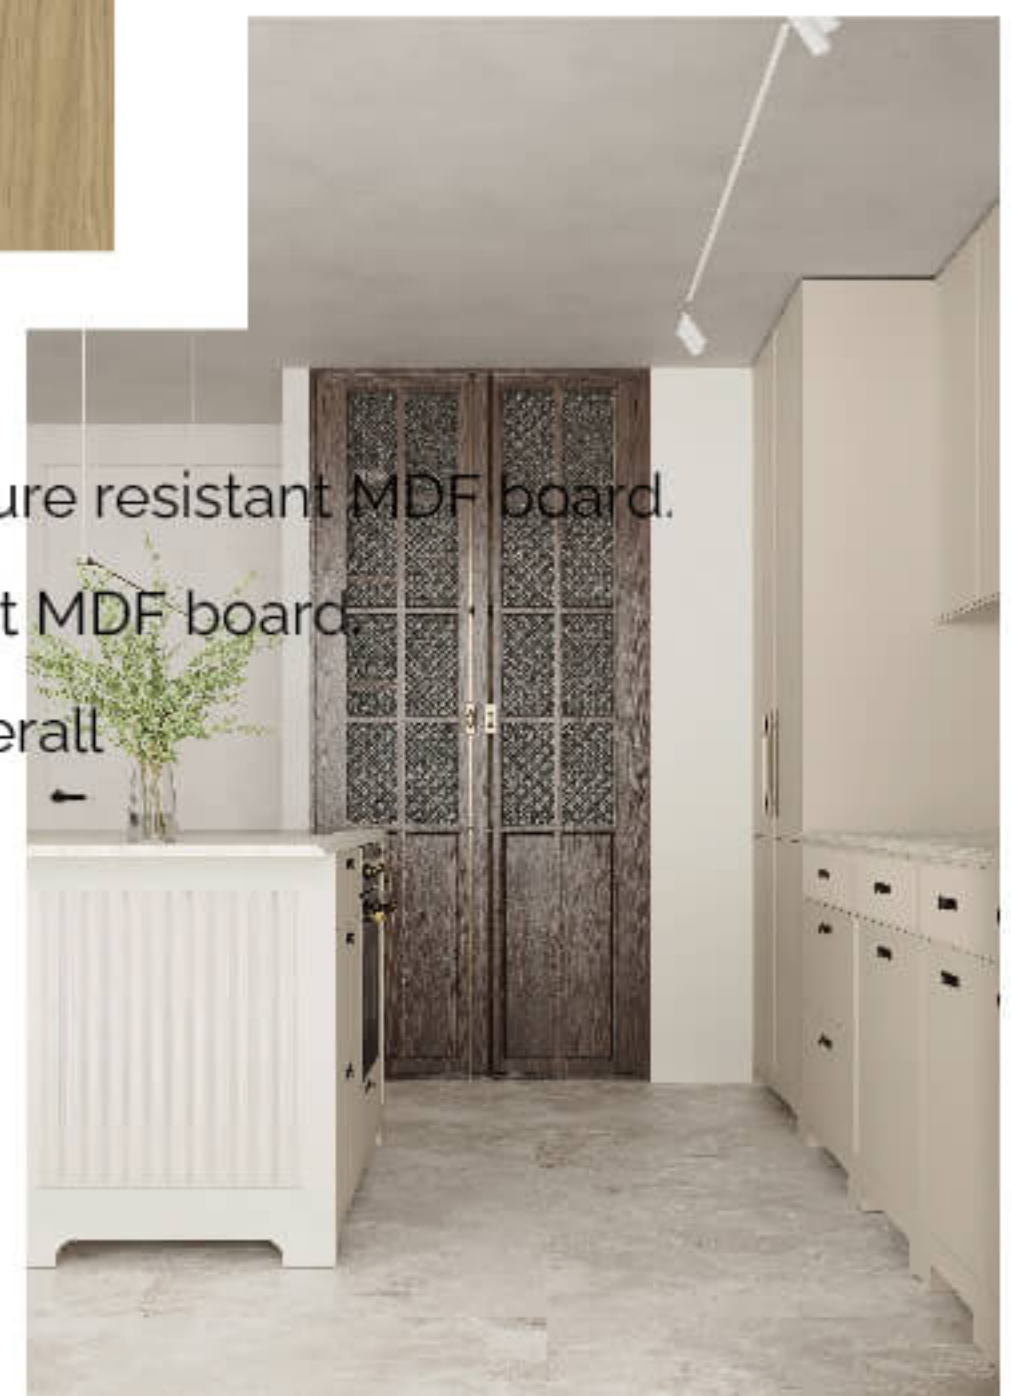

Satin finish: Smooth finish with a slight sheen on high moisture resistant MDF board.

Matt finish: Fine textured matt surface on moisture resistant MDF board.

Woodmatt finish: Subtle woodgrain embossing with an overall matt surface on moisture resistant MDF board.